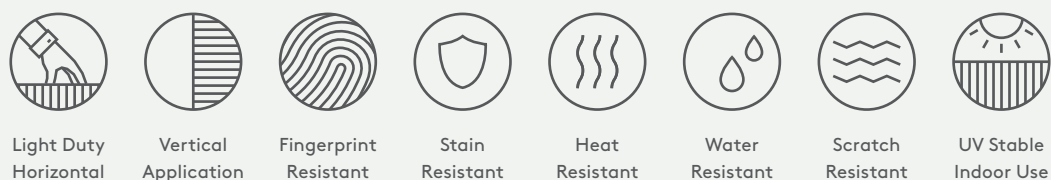

Laminex®

AbsoluteMatte®

Finish

High Pressure Laminate (HPL) Features

Decorated Panels Features

Above image features rear benchtop and cabinetry in **Laminex AbsoluteMatte Terril**.

Laminex® AbsoluteMatte® Finish

Laminex AbsoluteMatte is a super-matte, intriguingly tactile and fingerprint-resistant surface suitable for benchtops and cabinetry. Advanced new technology delivers fingerprint resistance, plus the laminate features antibacterial protection to ensure your surface stays looking smarter and cleaner for longer.

AbsoluteMatte features InvisiTouch, a world-leading surface technology that delivers unrivaled fingerprint resistance and durability properties in an ultra-matte feel that invites the touch.

In a selection of solid colours in high pressure laminate or panels, the AbsoluteMatte range is the premium choice for a modern matte finish.